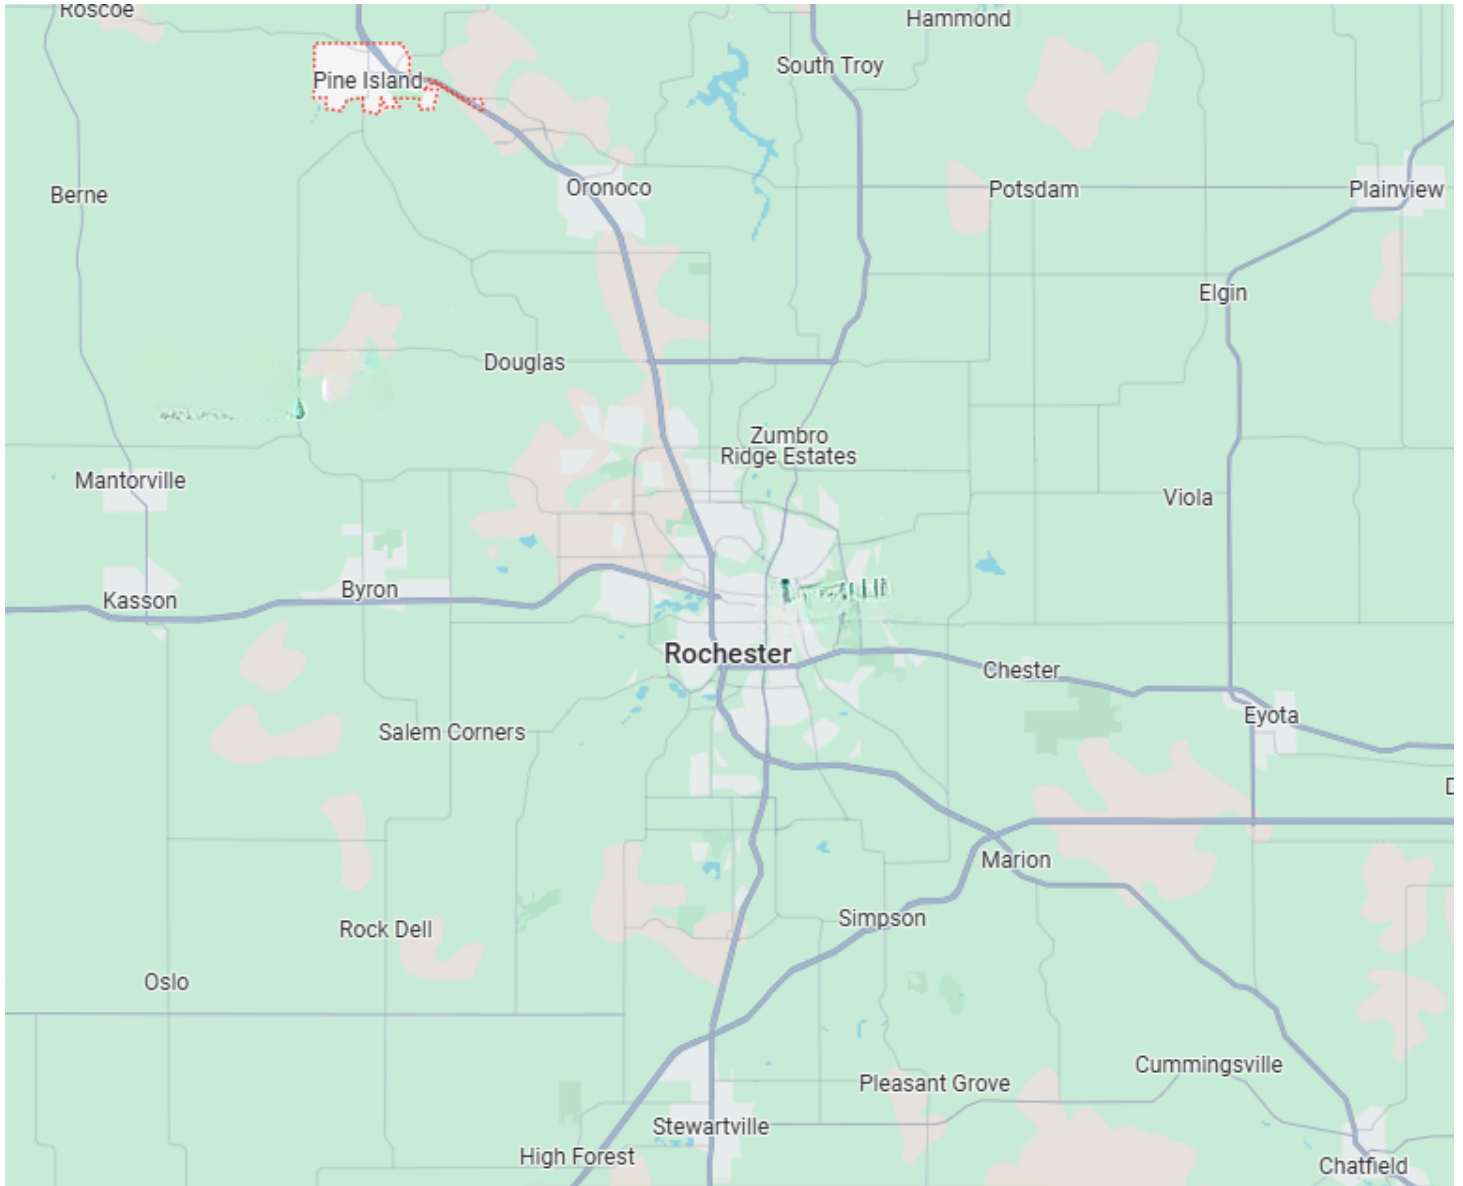

## Bolder Options Rochester - Youth Service Area Map

Rochester and the Rochester area including:

- Pine Island
- Stewartville
- Byron
- Kasson
- Oronoco