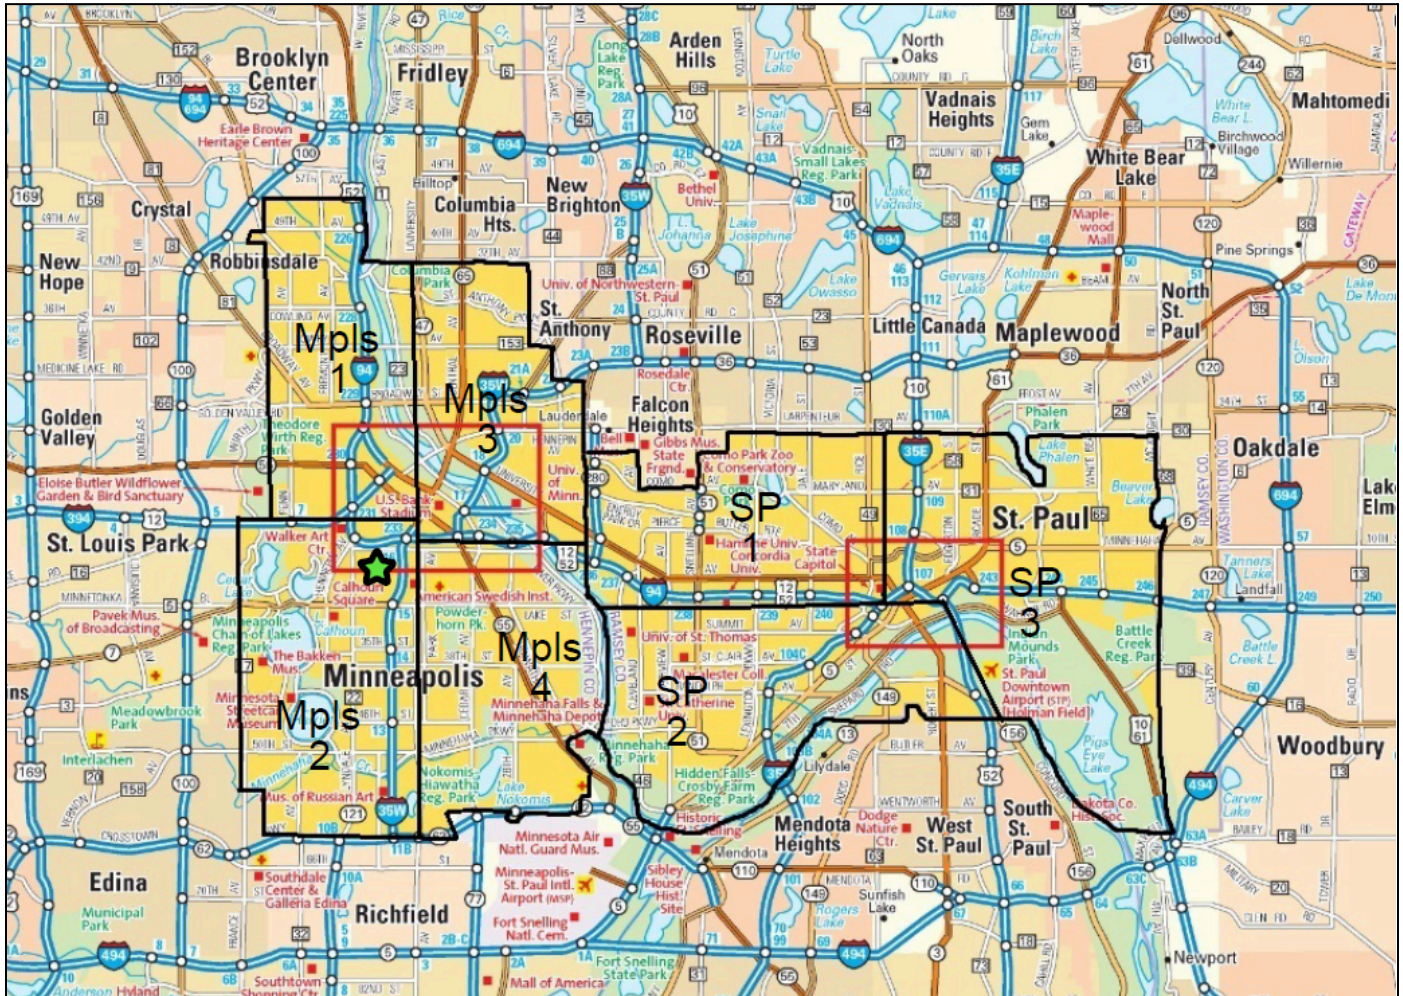

## Bolder Options Twin Cities - Youth Service Area Map

- Bloomington
- Brooklyn Center
- Columbia Heights
- Columbia Heights
- Crystal
- Eagan
- Edina
- Falcon Heights
- Fridley
- Golden Valley
- Hopkins
- Little Canada
- Maplewood
- Mendota Heights
- Minneapolis
- New Brighton
- New Hope
- Oakdale
- Richfield
- Robbinsdale
- Roseville
- Saint Paul
- South St. Paul
- St. Anthony
- St. Louis Park
- West St. Paul
- Woodbury